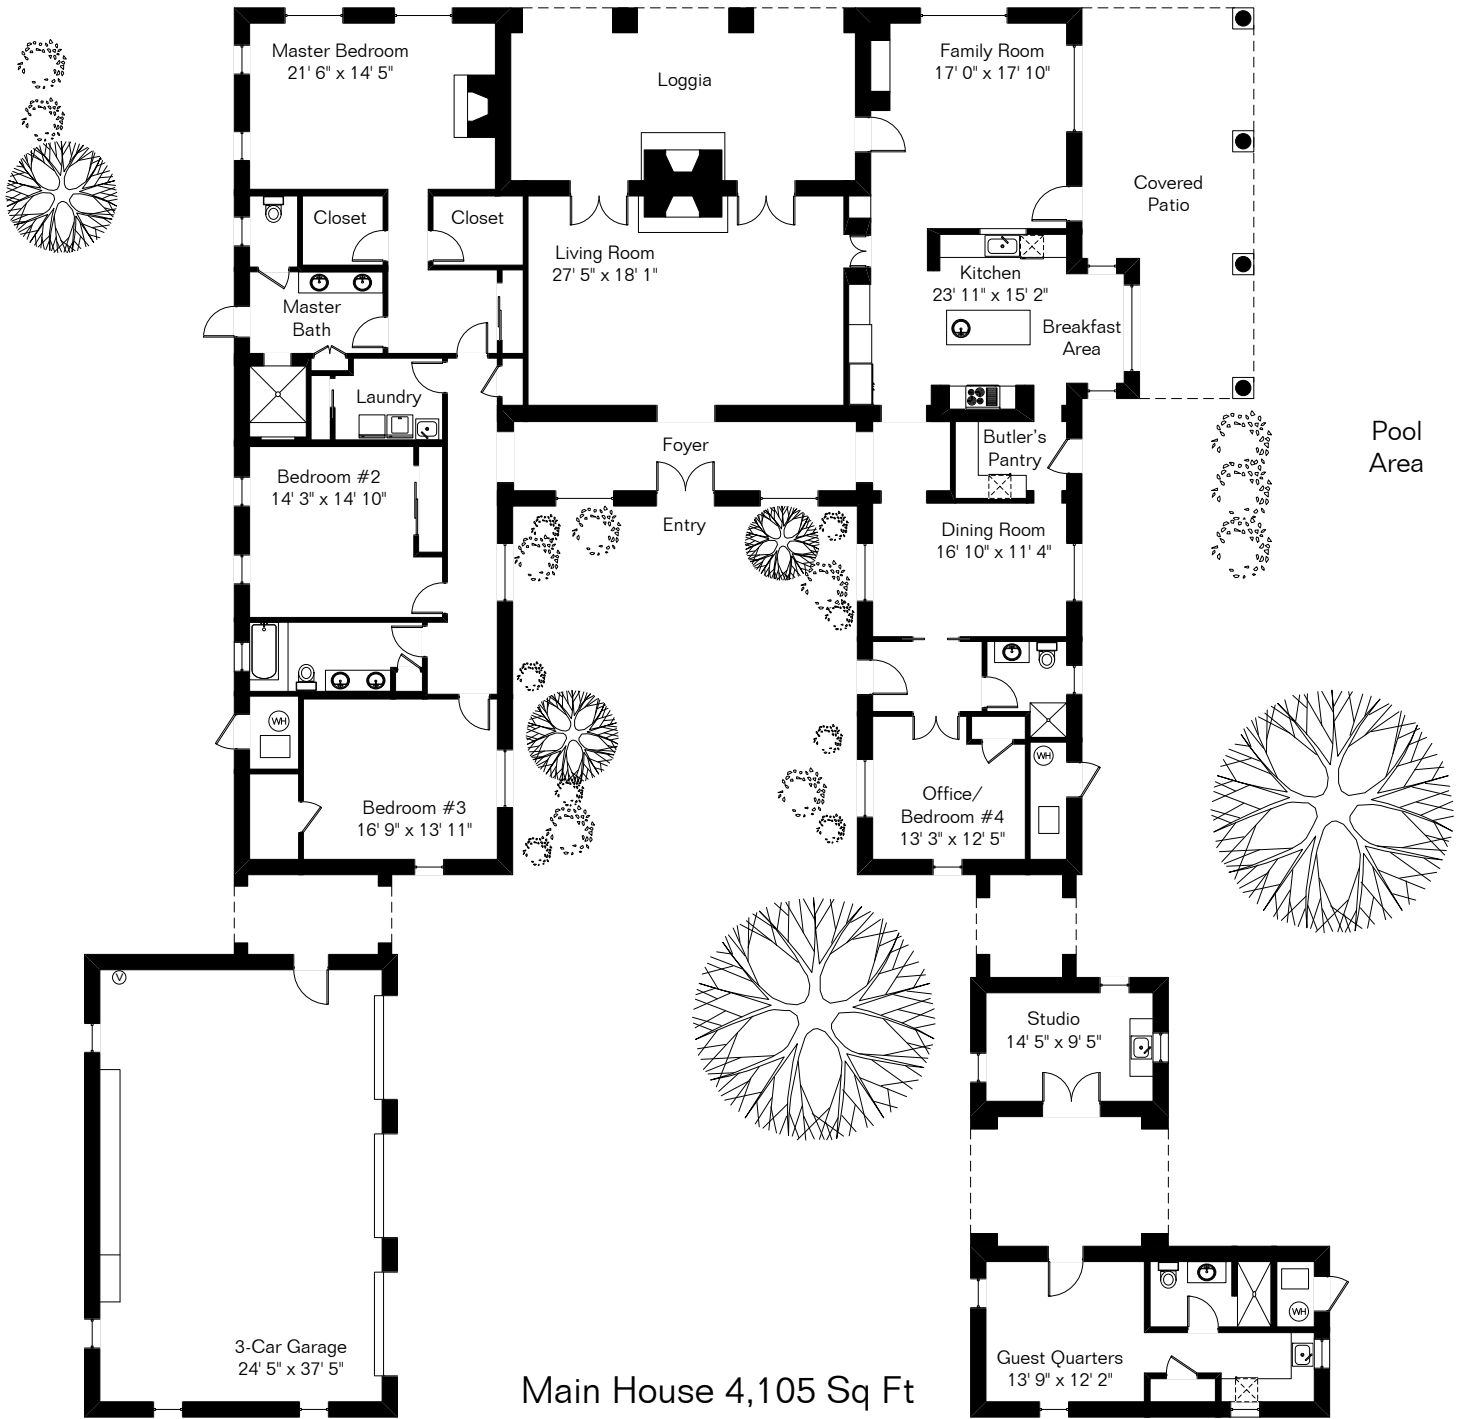

The square footages and room size information are deemed to be reliable but are not guaranteed and should be independently verified.

# 12811 E Camino Ancho

Interior wall to wall dimensions do not take into account the deep interior wall structure.

Main House 4,105 Sq Ft

Guest House 430 Sq Ft

Studio 207 Sq Ft

Total Living Area 4,742 Sq Ft

Garage 1,091 Sq Ft

Site Visit March 2016

0 ft. 6 ft. 10 ft. 20 ft.

Copyright 2016 Floor Plans First! LLC  
All Rights Reserved.

[www.FloorPlansFirst.com](http://www.FloorPlansFirst.com)

Toll Free (877) 887-1500  
Voice (520) 881-1500  
Fax (520) 791-7701